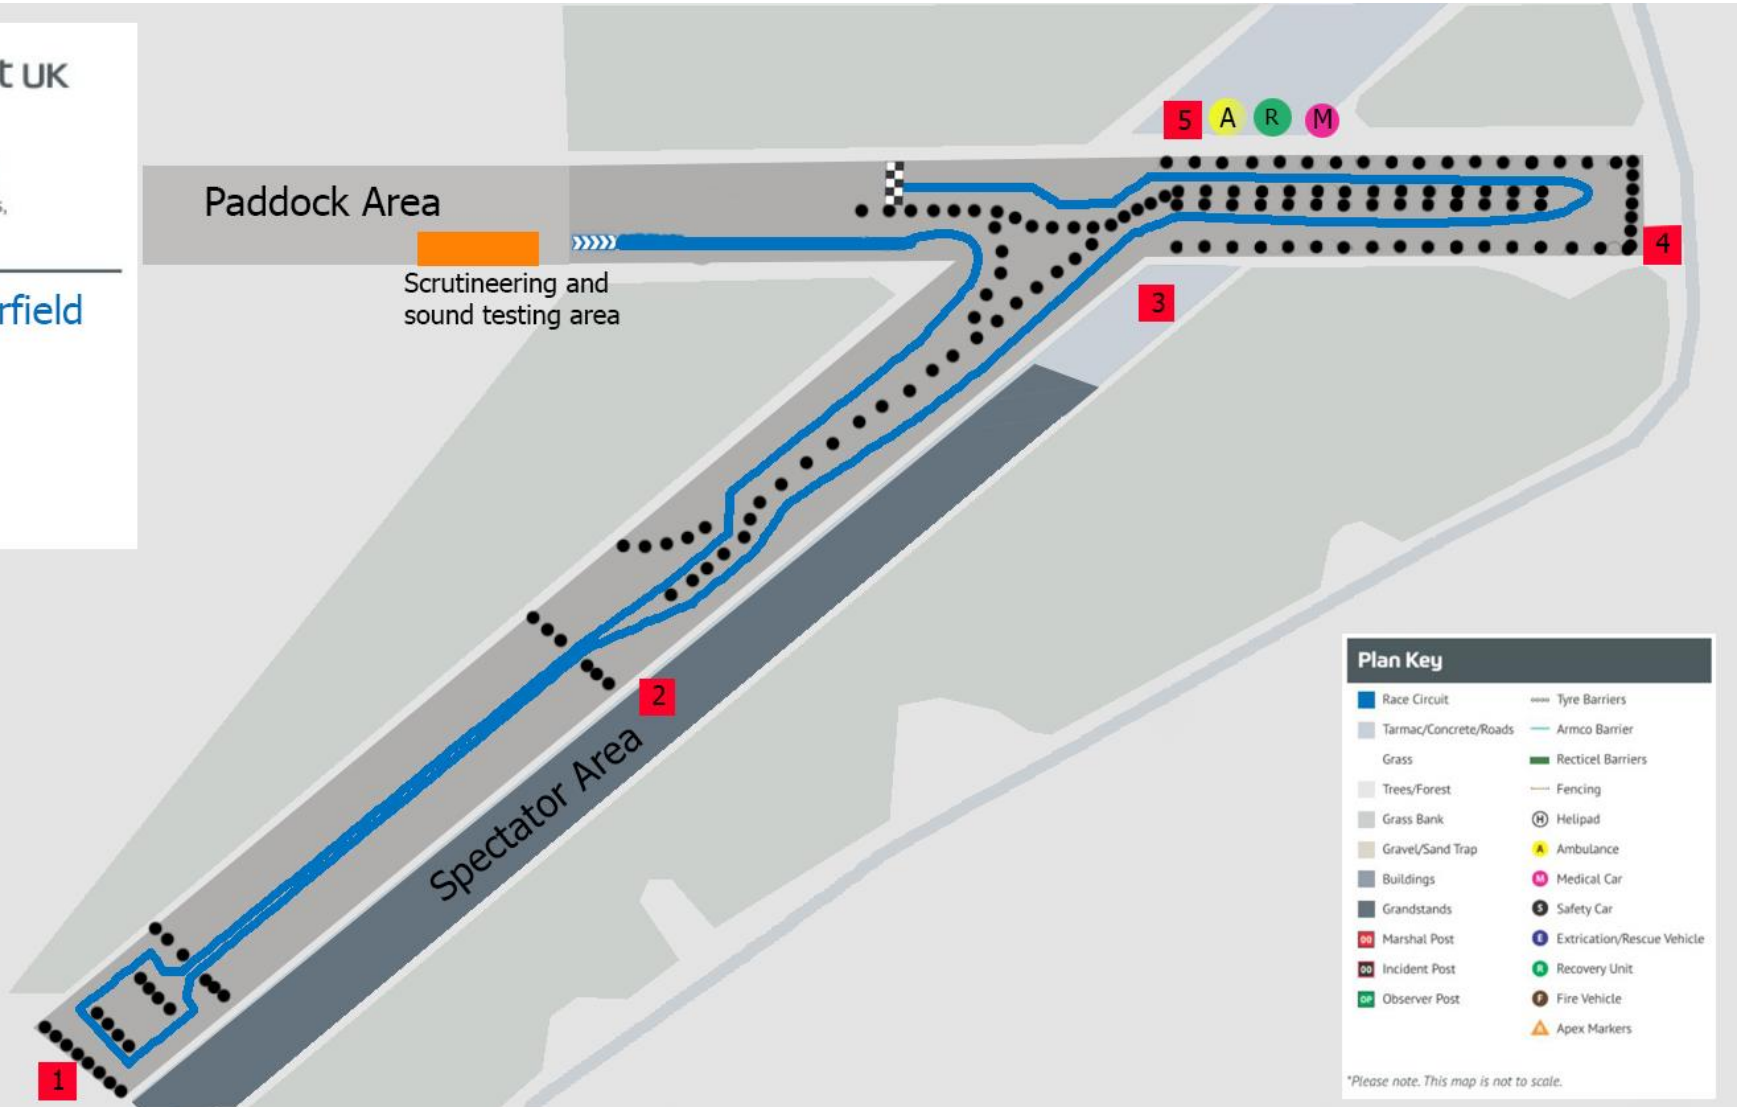

Circuit Plan

Showing circuit layouts, facilities, services and marshal posts

Perranporth Airfield

Course Length - 1593 M

Plan Key	
Race Circuit	Tyre Barriers
Tarmac/Concrete/Roads	Armco Barrier
Grass	Recticel Barriers
Trees/Forest	Fencing
Grass Bank	Helipad
Gravel/Sand Trap	Ambulance
Buildings	Medical Car
Grandstands	Safety Car
Marshal Post	Extrication/Rescue Vehicle
Incident Post	Recovery Unit
Observer Post	Fire Vehicle
	Apex Markers

*Please note. This map is not to scale.